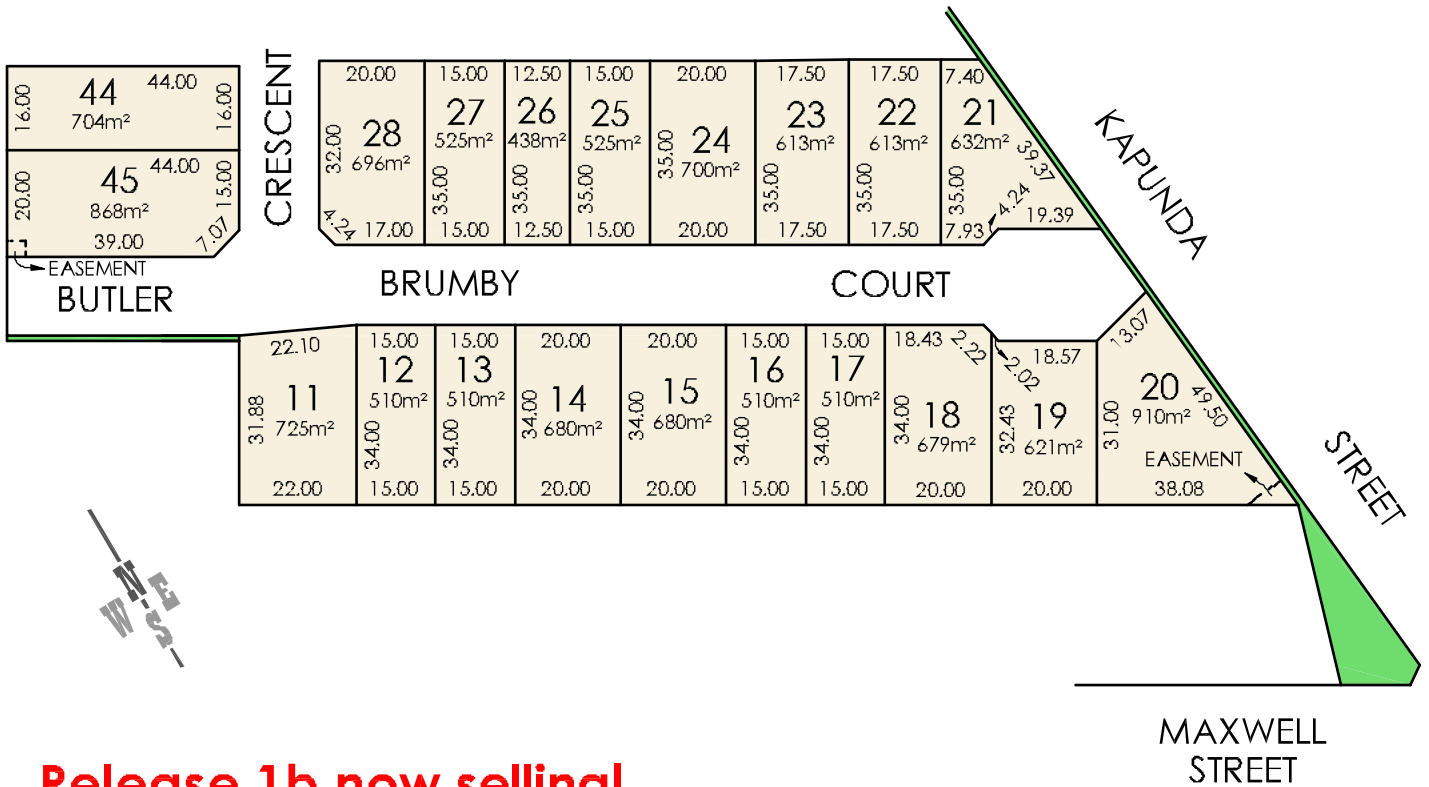

Close to the things you need and far enough away from the things you don't

# FIVE SHILLINGS ESTATE

Five Shillings offers you the chance to start fresh, with spacious blocks, wide landscaped streets and a relaxed pace of life...Kapunda is a typical South Australian country town with a strong spirit of progress and change. Kapunda is centrally placed to play a key role in the development of the Barossa and Clare Valleys. Land for housing in both wine regions is at a premium and the population of their major towns is increasing. Both are looking to neighbouring towns to provide homes for their workforce.